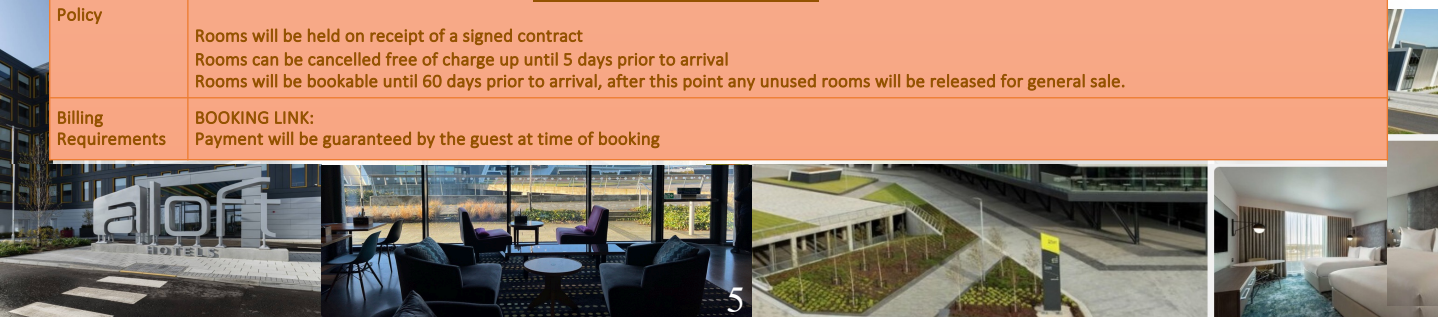

Group Name	BUC Bible Experience
Hotel	Aloft Aberdeen TECA
Room Rate	£99.00 Bed & Breakfast, per room, per night, double occupancy - plus maximum of 2 children go free (twin room only) Single occupancy rate is available if required. Children up to age 18.
Date	Arrival: 8th March 2024 Departure: 10th March 2024
No of Rooms	Friday 8th March - 25 twin rooms (to start with) Saturday 9th March - 25 twin rooms (to start with) We do have a lot more king rooms however they would be max 2 people
Includes	Continental buffet breakfast with a selection of hot items Use of the onsite fitness suite Wi-Fi Car parking VAT
Sustainability	We are very proud to have hotels that were designed with sustainability as a key focus: *96% of the hotels power is sourced from our innovative onsite energy centre providing the hotel with sustainable energy sourced from Aberdeen's food and garden waste. *The land surrounding the hotel has had over 29,000 trees and shrubs planted on it and is designed to be a living environment attracting people and wildlife. There is also over 5km of footpaths and trails that serve the site and connect it to local areas *During the build 98.8% of all material used on site were recycled including 2000 tonnes of metal pipework from North sea oil and gas wells. *Waste reduction is a key focus - we recycle food waste and packaging where possible. We have also recently installed refillable bathroom amenities to reduce single use plastic. *Onsite EV chargers are available for our guests to use. *The fleet of buses that service the hotel are powered by hydrogen, they are part of the UK's largest hydrogen production and bus refuelling programme based in Aberdeen.
Booking & Cancellation Policy	BOOKING LINK: Click HERE to book your group rate for BUC Bible Experience 2024 Accommodation at ALOFT Aberdeen TECA If there are any issues when booking contact reservations@aloftaberdeenteca.com or call us on 01224 984 777 😊 Rooms will be held on receipt of a signed contract Rooms can be cancelled free of charge up until 5 days prior to arrival Rooms will be bookable until 60 days prior to arrival, after this point any unused rooms will be released for general sale.
Billing Requirements	BOOKING LINK: Payment will be guaranteed by the guest at time of booking